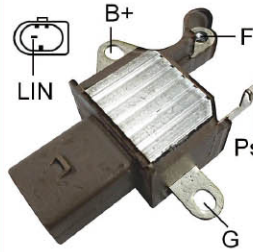

Charging System

1

NEW PRODUCTS 2018

www.regitar.com

Voltage Regulator

V2118

* Voltage Set Point: 14.8V

Alternator:
STAM SANAT
4702118A SSG7S039

VRH2005-214

* Voltage Set Point: 13.7V

* LIN

Replace:
DENSO
IFX 8150
Alternator:
DENSO
104211-0510
TOYOTA
27060-0V180

ABS Sensor

AB-EU235

Replace:
LANDROVER
LR013783
Application:
LANDROVER

AB-EU266